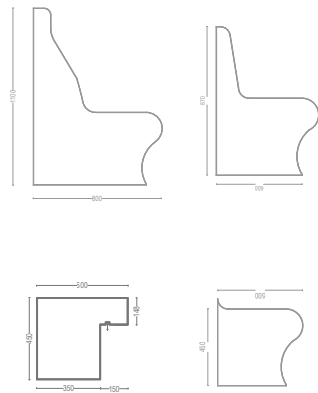

The equipment of the room contains

- -Wall structure of XPS panel 50mm wide and T-shape aluminim profile -
- Ceiling of XPS with reinforcement mesh and cement coating -Benches of EPS with reinforcement mesh and cement coating
- -Steam bath Led light - Water resistant 14.4W warm white colour ,3000K in aluminium profile
- -Ventilator to br connected to air duct 100mm
- -Spa pack: steam generator with steam inlet Harvia Silent,softening system,aroma dosing ,auto draining,control panel. Power of generator according to steam room siaze

*Options : * Full glass panel with wooden frame of sipo mahagoni

**Interior with special deco cement finish for walls and ceiling.Colour options

**Ready to use benches finished with glass mosaics