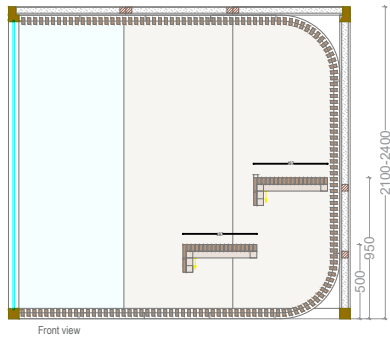

- Hemlock plywood panels 14mm
- Curved decorative elements of Thermo Aspen 21mm
- Benches of Thermo Aspen 21mm
- Secured transparent glass 8mm
- Harvia design sauna heater
- Outdoor touch control panel
- Aromatherapy/Salt Metal bowl
- Led light Warm White 3000K
- *Option for glass ceiling

sauna panels

			sauna panels										
	Code	Standard sizes	Hemlock Plywood	Nordic Spruce	White Pine	Thermo Aspen/ Alder	Red cedar	Magnolia	Bench Wood	Light	Control	El. Power	
ASTRALPOOL	Bella	63400	180x180x210cm.									7kW 230/400 3~	
		63401	230x180x210cm.									7kW 230/400 3~	
		63402	230x230x210cm.	Standard	X	X	X	X	X	Thermo Aspen	LED White	Xenio	11kW 230/400 3~
		63403	280x230x210cm.							LED RGB			11kW 230/400 3~