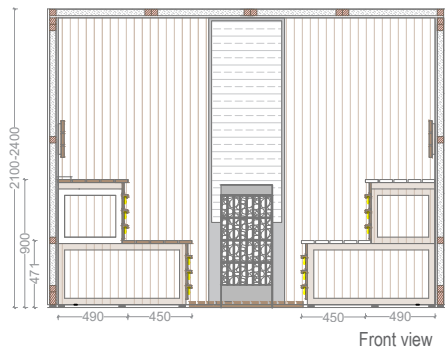

- White pine panels 15mm
- Benches and backrests of Abachi 21mm
- Secured transparent glass 8mm
- Exclusive Harvia sauna heater
- Outdoor touch control panel
- Led light Warm White 3000K

sauna panels

	Code	Standard sizes	Hemlock Plywood	Nordic Spruce	White Pine	Thermo Aspen/ Alder	Red cedar	Magnolia	Bench Wood	Light	Control	El. Power
ASTRALPOOL Miramonte	70470	200x150x210cm.										7kW 230/400 3~
	70471	200x200x210cm.	X									7kW 230/400 3~
	70439	250x200x210cm.		Optional	Standard	Optional	Optional		Abachi	LED White	Xenio	9kW 230/400 3~
	70440	250x250x210cm.								LED RGB		9kW 230/400 3~
	70440	300x250x210cm.										10.8kW 230/400 3~