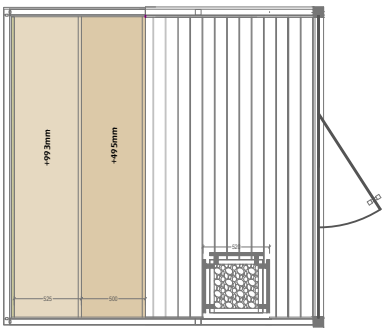

- Wall panels 15mm Wax painted wood
- Benches of Solid Abachi wood 23mm
- Secured transparent glass 8mm
- Floor standing Exclusive Harvia sauna heater
- Stainless steel protective wall behind heater
- Outdoor touch control panel
- Led light Warm White 3000K

sauna panels

	Code	Standard sizes	Hemlock Plywood	Nordic Spruce	White Pine	Thermo Aspen/ Alder	Red cedar	Magnolia	Bench Wood	Light	Control	El. Power
ASTRALPOOL	Nera	180x180x210cm.										7kW 230/400 3~
	70432BS	200x200x210cm.										7kW 230/400 3~
	70433BS	250x200x210cm.	X	Standard	X	X	X	X	Abachi	LED White	Xenio	7kW 230/400 3~
	70434BS	250x250x210cm.								LED RGB		11kW 230/400 3~