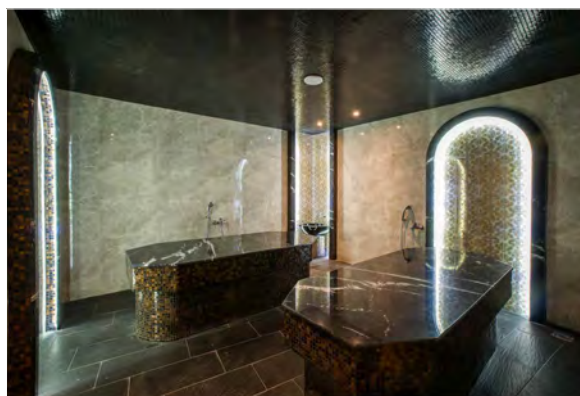

Made by prefabricated panels of EPS, with support of T-shape aluminium profile ceiling and bench elements of EPS
Steam room door of Aluminium frame 189x79cm
Spa pack: steam generator with steam inlet, softening system, aroma dosing, auto draining, control

Code	Standard sizes	Steam bath panels	Arc	Ceiling type		Ceiling material	Bench material	Light	Control	El. Power
				Dome	Flat					
ASTRALPOOL EPS EPSKIT1515 EPSKIT2015 EPSKIT2020 EPSKIT2520	150x150x240cm. 200x150x240cm. 200x200x240cm. 250x200x240cm.	EPS Cement coated	Standard	Optional	Optional	EPS Cement coated	EPS Cement coated	LED White	Touch	4.5kW 230/400 3~ 5.7kW 230/400 3~ 9.0kW 230/400 3~ 9.0kW 230/400 3~