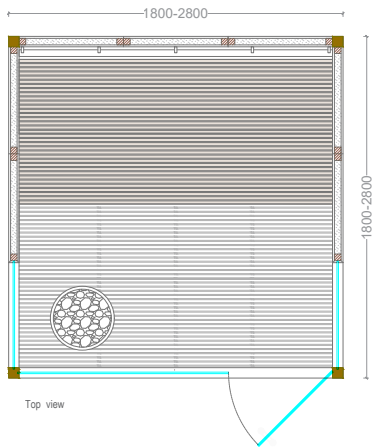

- Hemlock plywood panels 14mm
- Curved decorative elements of Thermo Aspen 21mm
- Benches of Thermo Aspen 21mm
- Secured transparent glass 8mm
- Harvia design sauna heater
- Outdoor touch control panel
- Aromatherapy/Salt Metal bowl
- Led light Warm White 3000K
- *Option for glass ceiling

sauna panels

			sauna panels										
	Code	Standard sizes	Hemlock Plywood	Nordic Spruce	White Pine	Thermo Aspen/ Alder	Red cedar	Magnolia	Bench Wood	Light	Control	El. Power	
ASTRALPOOL	Bella	63400	180x180x210cm.									7kW 230/400 3~	
		63401	230x180x210cm.									7kW 230/400 3~	
		63402	230x230x210cm.	Standard	X	X	X	X	X	Thermo Aspen	LED White	Xenio	11kW 230/400 3~
		63403	280x230x210cm.							LED RGB			11kW 230/400 3~