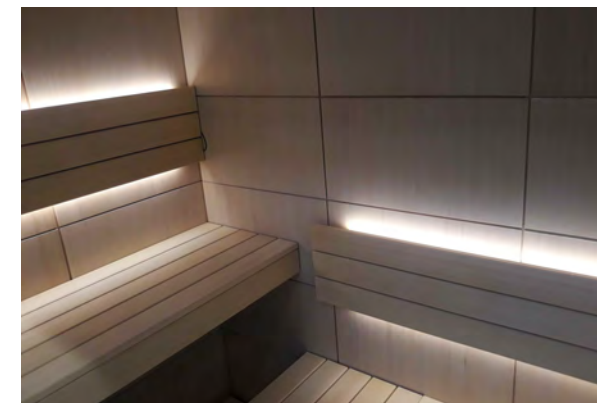

- Hemlock plywood panels 14mm
- Benches of Abachi 21mm
- Secured transparent glass 8mm
- Exclusive Harvia sauna heater
- Outdoor touch control panel
- Led light Warm White 3000K

sauna panels

		Code	Standard sizes	Hemlock Plywood	Nordic Spruce	White Pine	Thermo Aspen/ Alder	Red cedar	Magnolia	Bench Wood	Light	Control	El. Power
ASTRALPOOL	Lobos	62400	134x254x210cm.										
		62401	194x194x210cm.	Standard	X	X	X	X	X	Abachi	LED White	Xenio	7kW 230/400 3~
		62402	254x254x210cm.								LED RGB		9kW 230/400 3~