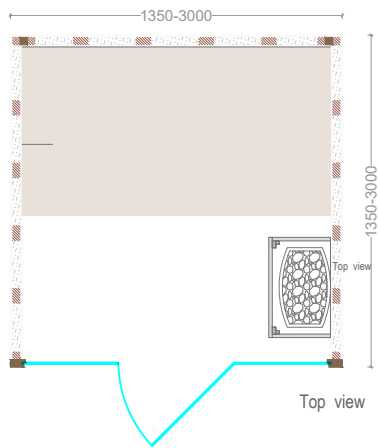

Top view

- Hemlock plywood panels 14mm
- Ergonomic benches and backrests of Abachi 21mm
- Secured transparent glass 8mm
- Wall mounted Harvia sauna heater
- Outdoor touch control panel
- Led light Warm White 3000K
- Ceiling Led light with optional chromotherapy