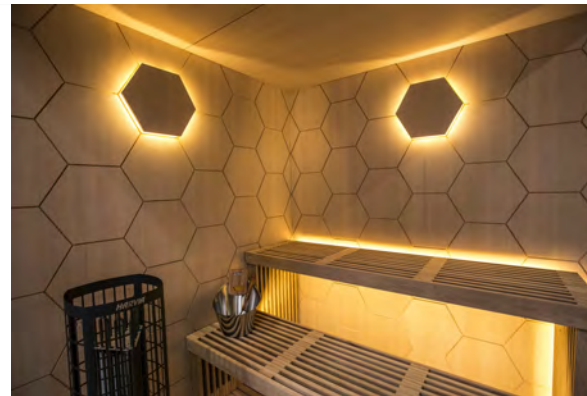

sauna panels

	Code	Standard sizes	Hemlock Plywood	Nordic Spruce	White Pine	Thermo Aspen/ Alder	Red cedar	Magnolia	Bench Wood	Light	Control	El. Power
ASTRALPOOL Honey	64618PL	180x180x212cm.	Standard	X	X	X	X	X	Thermo Aspen	LED White	Xenio	7kW 230/400 3~
	64623PL	233x180x212cm.										9kW 230/400 3~
	64625PL	233x233x212cm.										9kW 230/400 3~
	64628PL	285x233x212cm.										11kW 230/400 3~
	64629PL	285x285x212cm.										13.5kW 230/400 3~