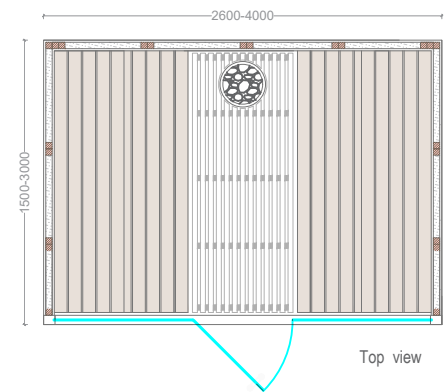

- White pine panels 15mm
- Benches and backrests of Abachi 21mm
- Secured transparent glass 8mm
- Exclusive Harvia sauna heater
- Outdoor touch control panel
- Led light Warm White 3000K

sauna panels

	Code	Standard sizes	Hemlock Plywood	Nordic Spruce	White Pine	Thermo Aspen/ Alder	Red cedar	Magnolia	Bench Wood	Light	Control	El. Power
ASTRALPOOL Miramonte	70470	200x150x210cm.										7kW 230/400 3~
	70471	200x200x210cm.	X									7kW 230/400 3~
	70439	250x200x210cm.		Optional	Standard	Optional	Optional		Abachi	LED White	Xenio	9kW 230/400 3~
	70440	250x250x210cm.								LED RGB		9kW 230/400 3~
	70440	300x250x210cm.										10.8kW 230/400 3~