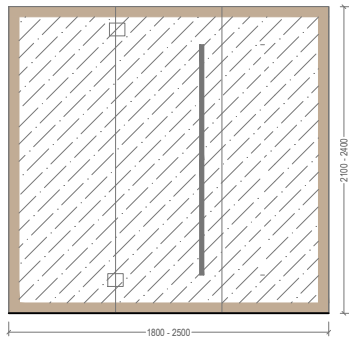

- Wall panels 15mm Wax painted wood
- Benches of Solid Abachi wood 23mm
- Secured transparent glass 8mm
- Floor standing Exclusive Harvia sauna heater
- Stainless steel protective wall behind heater
- Outdoor touch control panel
- Led light Warm White 3000K

sauna panels

	Code	Standard sizes	Hemlock Plywood	Nordic Spruce	White Pine	Thermo Aspen/ Alder	Red cedar	Magnolia	Bench Wood	Light	Control	El. Power
ASTRALPOOL	Nera	180x180x210cm.										7kW 230/400 3~
	70432BS	200x200x210cm.										7kW 230/400 3~
	70433BS	250x200x210cm.	X	Standard	X	X	X	X	Abachi	LED White	Xenio	7kW 230/400 3~
	70434BS	250x250x210cm.								LED RGB		11kW 230/400 3~