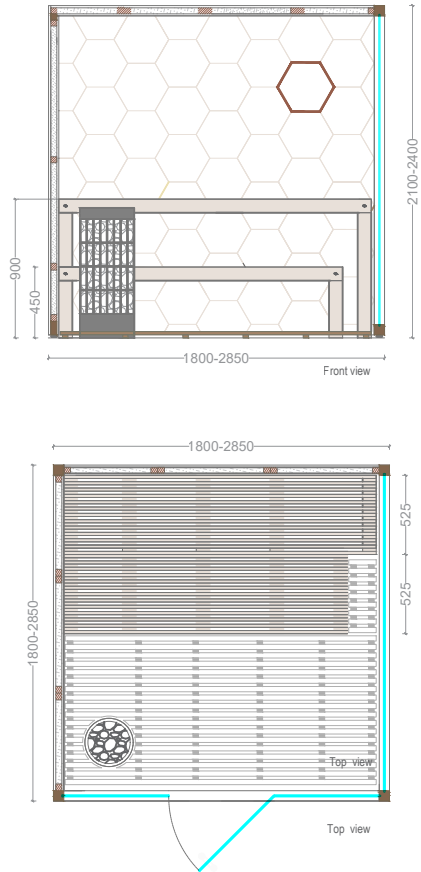

LOBOS

- Hemlock plywood panels 14mm
- Benches of Abachi 21mm
- Secured transparent glass 8mm
- Exclusive Harvia sauna heater
- Outdoor touch control panel
- Led light Warm White 3000K

sauna panels

		Code	Standard sizes	Hemlock Plywood	Nordic Spruce	White Pine	Thermo Aspen/ Alder	Red cedar	Magnolia	Bench Wood	Light	Control	El. Power
ASTRALPOOL 	Lobos	62400	134x254x210cm.										
		62401	194x194x210cm.	Standard	X	X	X	X	X	Abachi	LED White	Xenio	7kW 230/400 3~
		62402	254x254x210cm.								LED RGB		9kW 230/400 3~

HONEY

- Hemlock plywood panels 14mm
- Benches of Thermo Aspen 21mm
- Secured transparent glass 8mm
- Exclusive Harvia sauna heater
- Outdoor touch control panel
- Led light Warm White 3000k

sauna panels