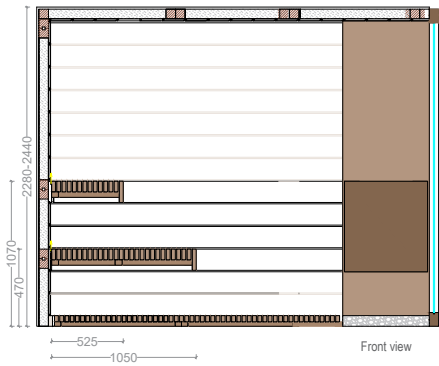

- Wall panels of Thermo Magnolia/Aspen wood
- Benches of Thermo Magnolia/Aspen wood
- Exclusive Harvia heater with touch control panel
- LED light warm white 3000K
- Secured transparent glass 8mm
- Monomaterial surfaces
- Accurately balanced proportions
- Perfectly blending nordic tradition with Italian design

sauna panels

	Code	Standard sizes	Hemlock Plywood	Nordic Spruce	White Pine	Thermo Aspen/ Alder	Red cedar	Magnolia	Bench Wood	Light	Control	El. Power
ASTRALPOOL Essemtia 2	70433SA2	200x200x225cm.										7kW 230/400 3~
	70455SA2	250x200x225cm										7kW 230/400 3~
	70434SA2	250x250x225cm	X	X	X	Standard	X	Optional	Thermo Aspen	LED White	Xenio	11kW 230/400 3~
	70436SA2	300x250x225cm								LED RGB		11kW 230/400 3~