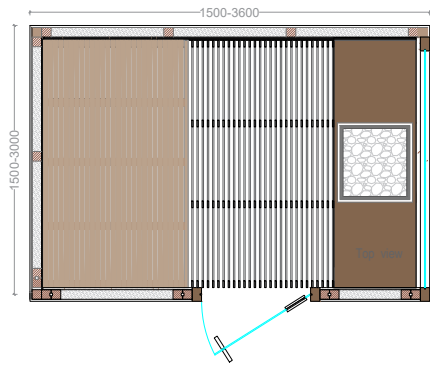

Front view

Top view