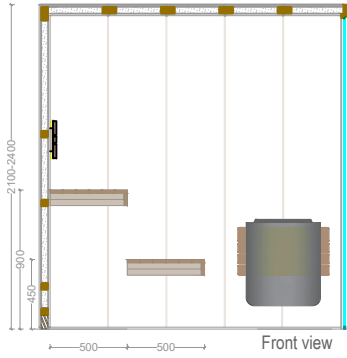

- Hemlock plywood panels 14mm
- Console benches and backrests of Abachi 21 mm
- Secured transparent glass 8mm
- Wall-mounted Harvia sauna heater
- Led light Warm White 3000k

sauna panels

		Code	Standard sizes	Hemlock Plywood	Nordic Spruce	White Pine	Thermo Aspen/ Alder	Red cedar	Magnolia	Bench Wood	Light	Control	El. Power
	St. Moritz	60785	135x135x210cm.	Standard	X	X	X	X	X	Abachi	LED White LED RGB	Xenio	4.5kW 230/400 3~ 6kW 230/400 3~ 8kW 230/400 3~ 9kW 230/400 3~
		60786	180x180x210cm.										
		60787	220x220x210cm.										
		60788	260x220x210cm.