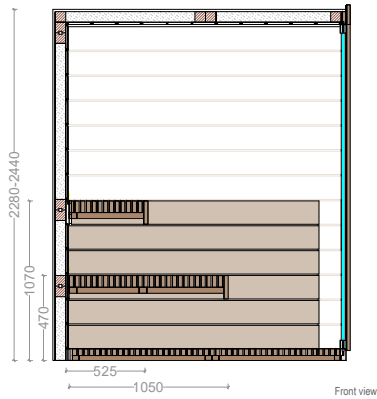

- Wall panels of Thermo Magnolia/Aspen wood
- Benches of Thermo Magnolia/Aspen wood
- Exclusive Harvia heater with touch control panel
- LED light warm white 3000K
- Secured transparent glass 8mm
- Monomaterial surfaces
- Accurately balanced proportions
- Perfectly blending nordic tradition with Italian design

sauna panels

		Code	Standard sizes	Hemlock Plywood	Nordic Spruce	White Pine	Thermo Aspen/ Alder	Red cedar	Magnolia	Bench Wood	Light	Control	El. Power	
	Essemtia	70433SA	200x200x225cm.										7kW 230/400 3~	
		70455SA	250x200x225cm	X	X	X	Standard	X	Optional	Thermo Aspen	LED White	Xenio	7kW 230/400 3~	
		70434SA	250x250x225cm								LED RGB			11kW 230/400 3~
		70436SA	300x250x225cm											11kW 230/400 3~