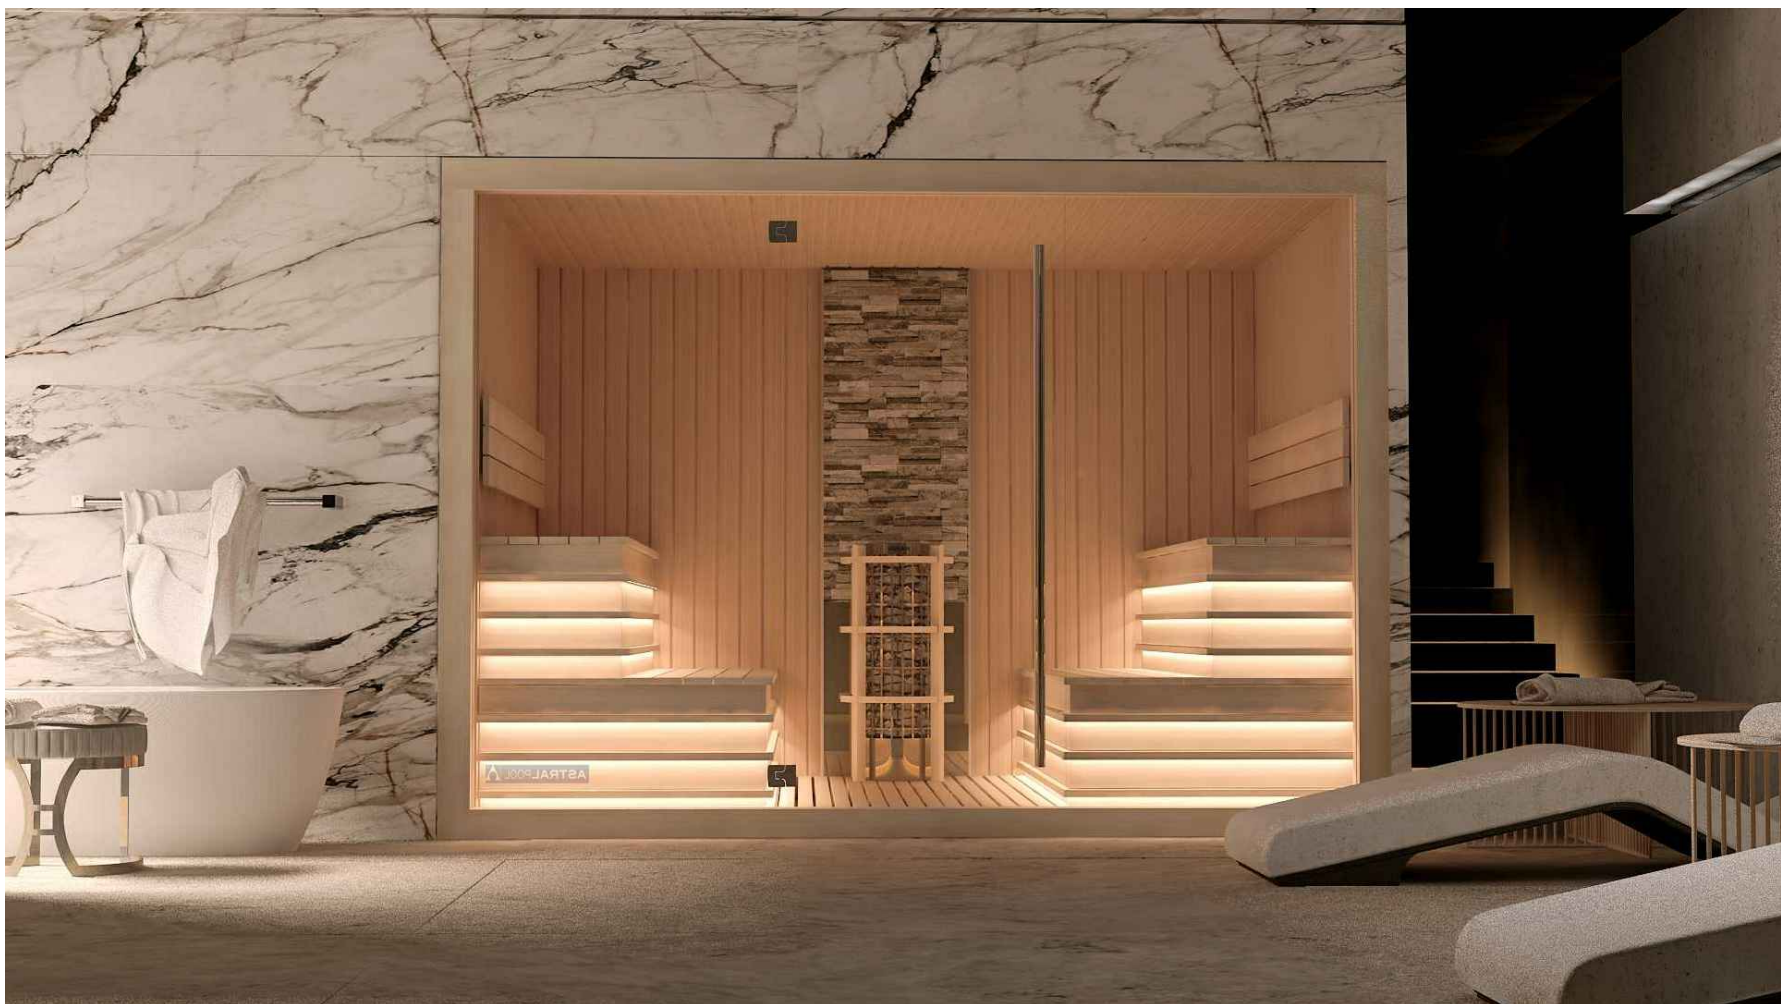

ST.MORITZ

- Hemlock plywood panels 14mm
- Console benches and backrests of Abachi 21 mm
- Secured transparent glass 8mm
- Wall-mounted Harvia sauna heater
- Led light Warm White 3000k

sauna panels

		Code	Standard sizes	Hemlock Plywood	Nordic Spruce	White Pine	Thermo Aspen/ Alder	Red cedar	Magnolia	Bench Wood	Light	Control	El. Power
	St. Moritz	60785	135x135x210cm.	Standard	X	X	X	X	X	Abachi	LED White LED RGB	Xenio	4.5kW 230/400 3~ 6kW 230/400 3~ 8kW 230/400 3~ 9kW 230/400 3~
		60786	180x180x210cm.										
		60787	220x220x210cm.										
		60788	260x220x210cm.										