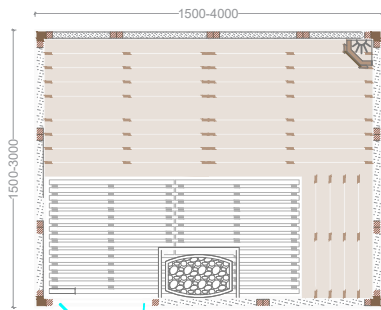

SANAMA

STANDARD

Front view

Top view

sauna panels

- Wall panels 15mm wood
- Benches and backrests of Abachi 21mm
- Full glass door secured bronze glass 8mm
- Wall-mounted Harvia sauna heater
- Outdoor control panel C90/C150
- Light with lamp shade of Abachi
- Options for glass window /glass front side