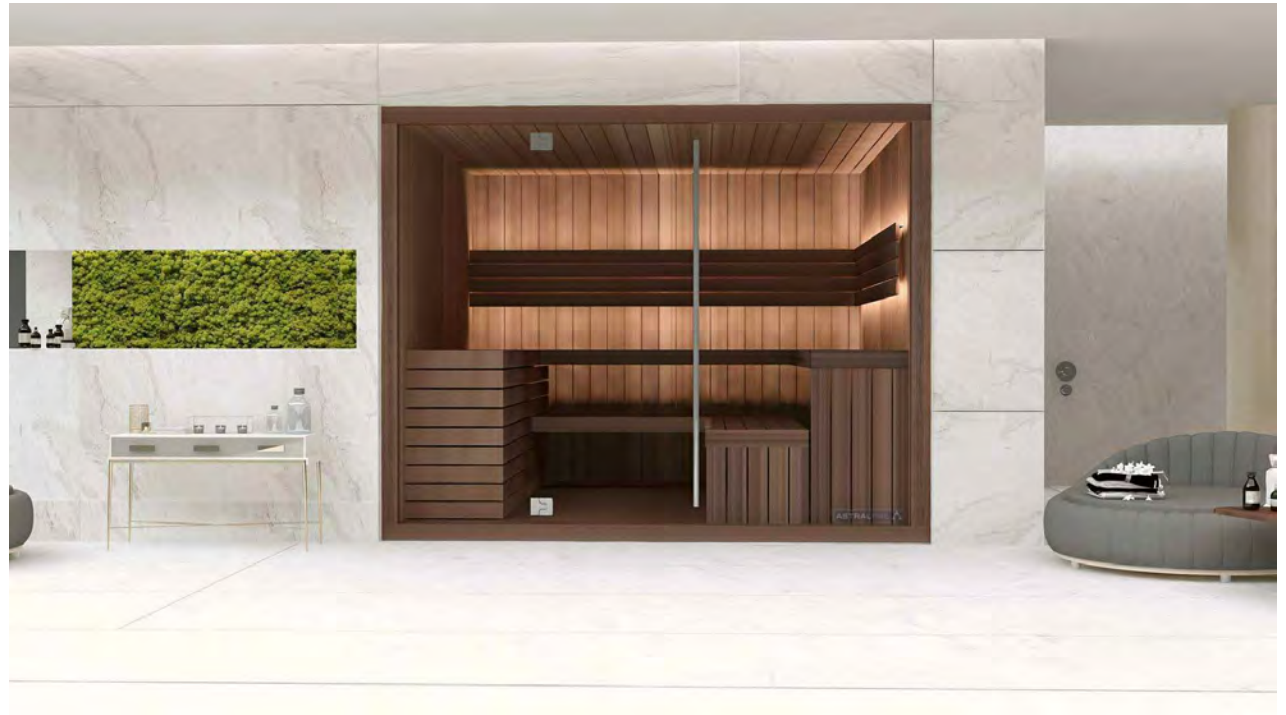

BORRO

- Wall panels 15mm Thermo wood
- Benches and backrests of Thermo wood 21mm
- Secured transparent glass 8mm
- Wall-mounted Harvia sauna heater
- Outdoor control panel
- Led light Warm White 3000K

sauna panels