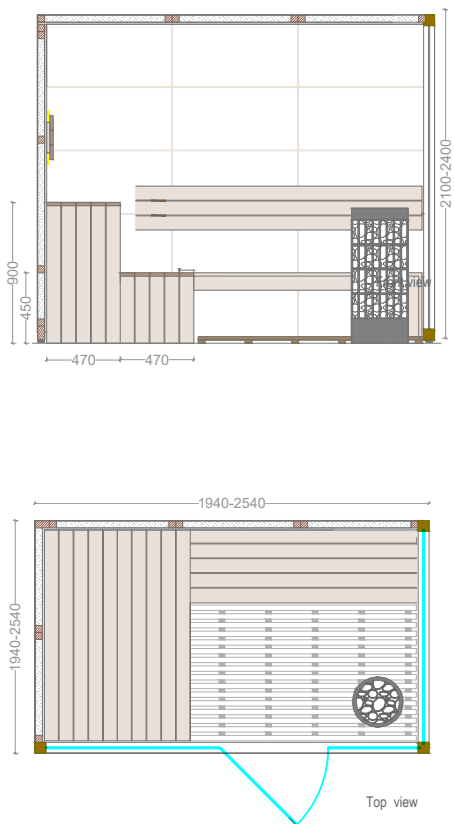

sauna panels

			sauna panels										
	Code	Standard sizes	Hemlock Plywood	Nordic Spruce	White Pine	Thermo Aspen/ Alder	Red cedar	Magnolia	Bench Wood	Light	Control	El. Power	
ASTRALPOOL 	Bella	63400	180x180x210cm.									7kW 230/400 3~	
		63401	230x180x210cm.									7kW 230/400 3~	
		63402	230x230x210cm.	Standard	X	X	X	X	X	Thermo Aspen	LED White	Xenio	11kW 230/400 3~
		63403	280x230x210cm.							LED RGB			11kW 230/400 3~

NERA

- Wall panels 15mm Wax painted wood
- Benches of Solid Abachi wood 23mm
- Secured transparent glass 8mm
- Floor standing Exclusive Harvia sauna heater
- Stainless steel protective wall behind heater
- Outdoor touch control panel
- Led light Warm White 3000K

sauna panels

	Code	Standard sizes	Hemlock Plywood	Nordic Spruce	White Pine	Thermo Aspen/ Alder	Red cedar	Magnolia	Bench Wood	Light	Control	El. Power
ASTRALPOOL 	Nera	180x180x210cm.										7kW 230/400 3~
	70432BS	200x200x210cm.										7kW 230/400 3~
	70433BS	250x200x210cm.	X	Standard	X	X	X	X	Abachi	LED White	Xenio	7kW 230/400 3~
	70434BS	250x250x210cm.								LED RGB		11kW 230/400 3~

LOBOS

- Hemlock plywood panels 14mm
- Benches of Abachi 21mm
- Secured transparent glass 8mm
- Exclusive Harvia sauna heater
- Outdoor touch control panel
- Led light Warm White 3000K

sauna panels

		Code	Standard sizes	Hemlock Plywood	Nordic Spruce	White Pine	Thermo Aspen/ Alder	Red cedar	Magnolia	Bench Wood	Light	Control	El. Power
ASTRALPOOL 	Lobos	62400	134x254x210cm.										
		62401	194x194x210cm.	Standard	X	X	X	X	X	Abachi	LED White	Xenio	7kW 230/400 3~
		62402	254x254x210cm.								LED RGB		9kW 230/400 3~