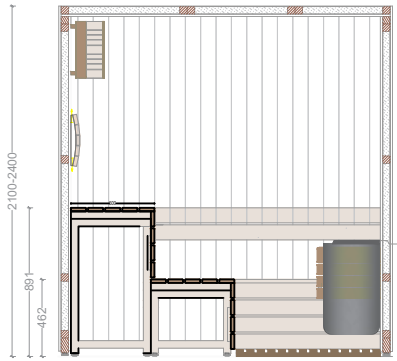

SANAMA

STANDARD

Front view

Top view

sauna panels

- Wall panels 15mm wood
- Benches and backrests of Abachi 21mm
- Full glass door secured bronze glass 8mm
- Wall-mounted Harvia sauna heater
- Outdoor control panel C90/C150
- Light with lamp shade of Abachi
- Options for glass window /glass front side