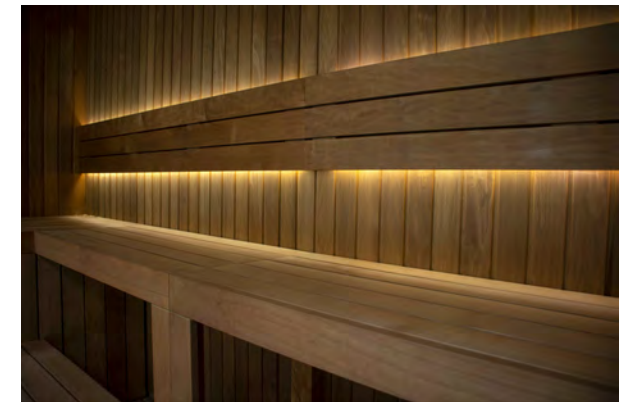

BORRO

- Wall panels 15mm Thermo wood
- Benches and backrests of Thermo wood 21mm
- Secured transparent glass 8mm
- Wall-mounted Harvia sauna heater
- Outdoor control panel
- Led light Warm White 3000K

sauna panels