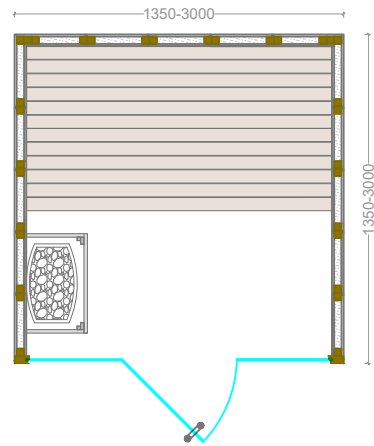

- Hemlock plywood panels 14mm
- Console benches and backrests of Abachi 21 mm
- Secured transparent glass 8mm
- Wall-mounted Harvia sauna heater
- Led light Warm White 3000k

sauna panels

		Code	Standard sizes	Hemlock Plywood	Nordic Spruce	White Pine	Thermo Aspen/ Alder	Red cedar	Magnolia	Bench Wood	Light	Control	El. Power
	St. Moritz	60785	135x135x210cm.	Standard	X	X	X	X	X	Abachi	LED White LED RGB	Xenio	4.5kW 230/400 3~ 6kW 230/400 3~ 8kW 230/400 3~ 9kW 230/400 3~
		60786	180x180x210cm.										
		60787	220x220x210cm.										
		60788	260x220x210cm.