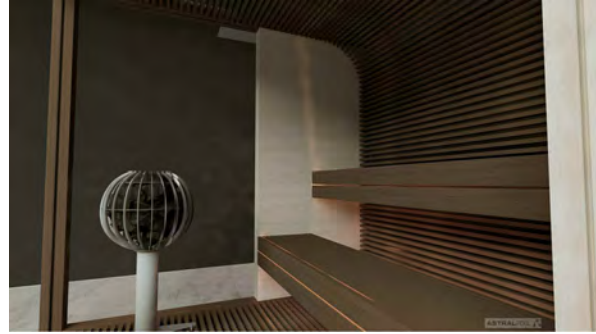

sauna & steam

catalogue 2020

custom made saunas

feel the pleasure of beautiful design

ASTRALPOOL 

BELLA

- Hemlock plywood panels 14mm
- Curved decorative elements of Thermo Aspen 21mm
- Benches of Thermo Aspen 21mm
- Secured transparent glass 8mm
- Harvia design sauna heater
- Outdoor touch control panel
- Aromatherapy/Salt Metal bowl
- Led light Warm White 3000K
- *Option for glass ceiling