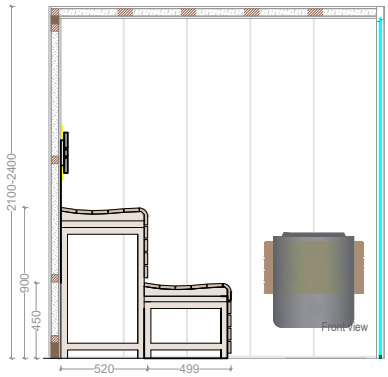

Front view

- Hemlock plywood panels 14mm
- Ergonomic benches and backrests of Abachi 21mm
- Secured transparent glass 8mm
- Wall mounted Harvia sauna heater
- Outdoor touch control panel
- Led light Warm White 3000K
- Ceiling Led light with optional chromotherapy

sauna panels

	Code	Standard sizes	Hemlock Plywood	Nordic Spruce	White Pine	Thermo Aspen/ Alder	Red cedar	Magnolia	Bench Wood	Light	Control	El. Power
ASTRALPOOL Innsbruck	60781	135x135x210cm.	Standard	X	X	X	X	X	Abachi	LED White LED RGB	Xenio	4.5kW 230/400 3~
	60782	180x180x210cm.										6kW 230/400 3~
	60783	220x220x210cm.										8kW 230/400 3~
	60784	260x220x210cm.										9kW 230/400 3~