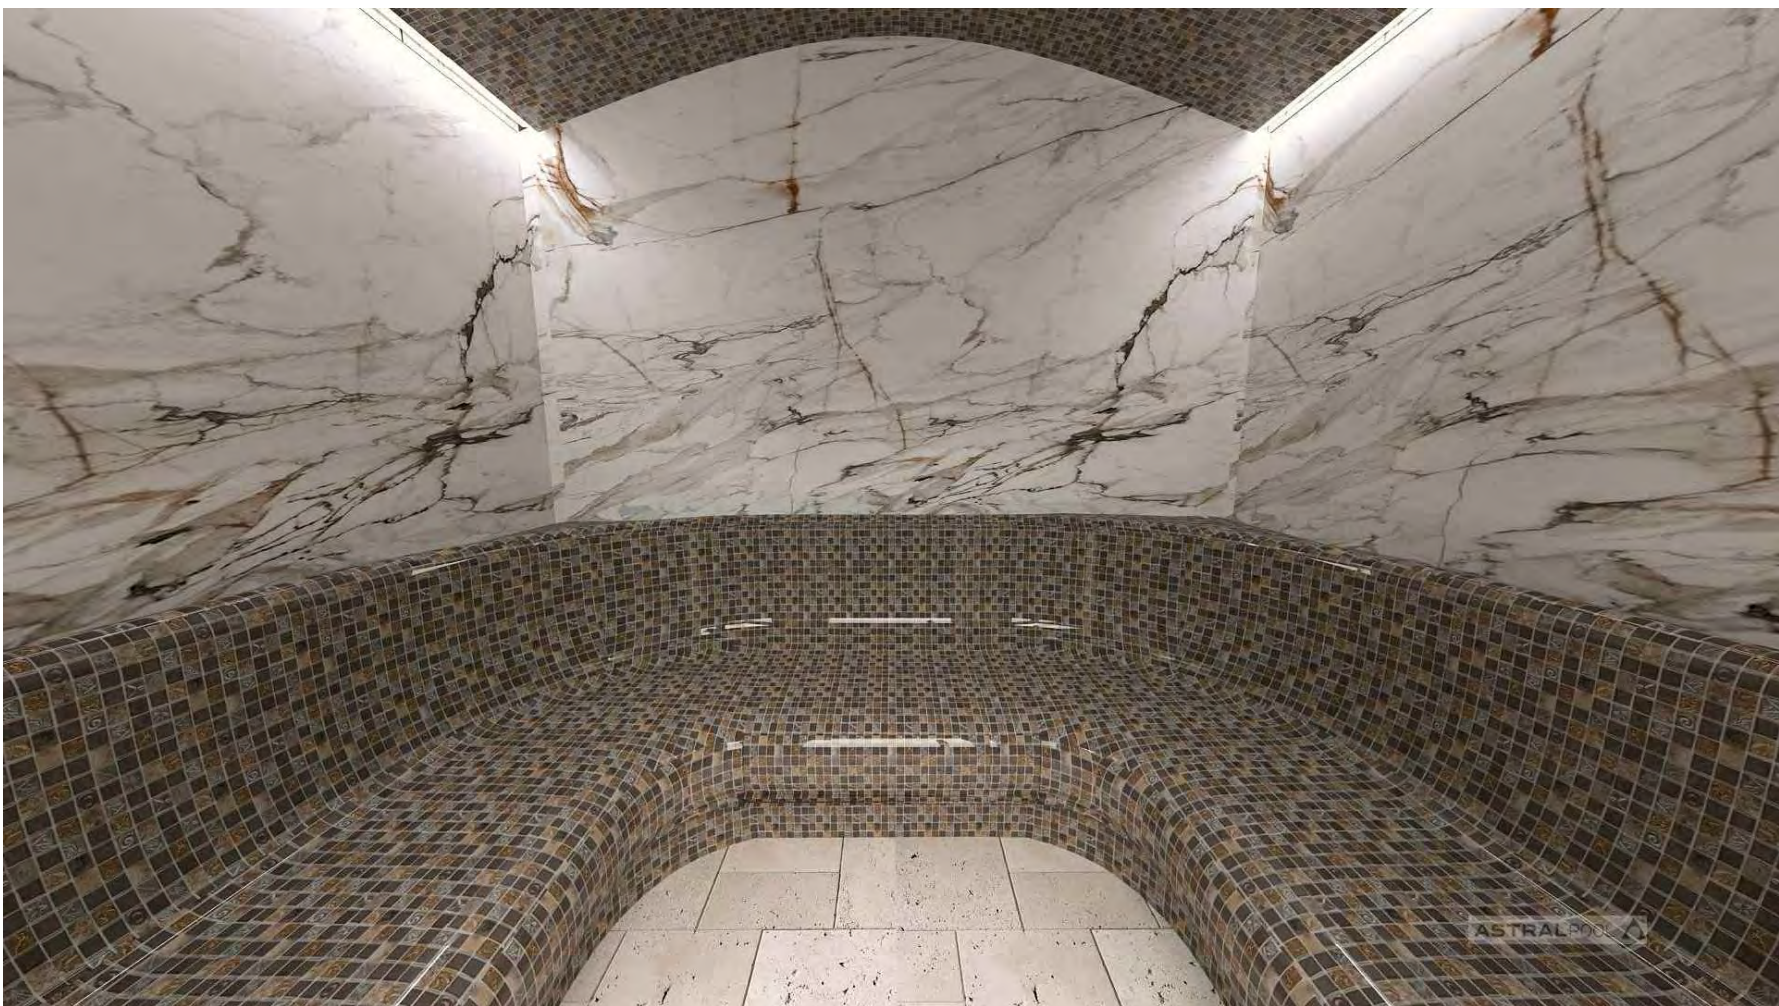

OUTDOOR SAUNA

Wooden Outdoor Casetta:

- 10cm wall and ceiling with Thermo wood
- Full glass door in wooden frame
- Roof sloped with min. 10% inclination
- Bitum isolation on roof

Sauna cabin:

- Construction of fir wood
- Inside covering White Pine /Thermo Aspen verticalal panels 90x15mm
- Two open Benches with wall backrests,
- Sauna Led light below benches, warm white 3000K
- Heater HARVIA

PANEL STEAM BATH EPS

Made by prefabricated panels of EPS, with support of T-shape aluminium profile ceiling and bench elements of EPS
 Steam room door of Aluminium frame 189x79cm
 Spa pack: steam generator with steam inlet, softening system, aroma dosing, auto draining, control