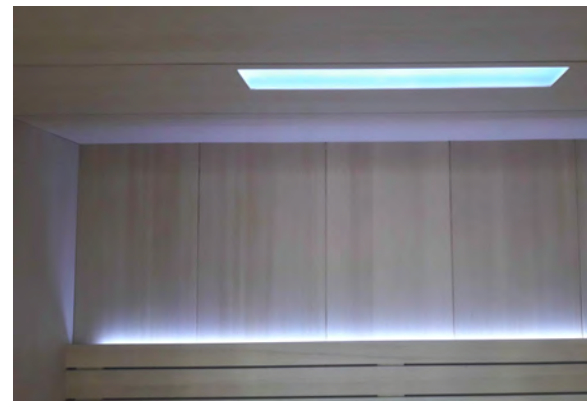

INNSBRUCK

Front view

Top view

- Hemlock plywood panels 14mm
- Ergonomic benches and backrests of Abachi 21mm
- Secured transparent glass 8mm
- Wall mounted Harvia sauna heater
- Outdoor touch control panel
- Led light Warm White 3000K
- Ceiling Led light with optional chromotherapy