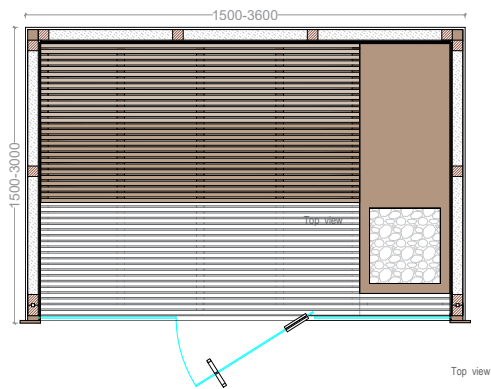

- Wall panels of Thermo Magnolia/Aspen wood
- Benches of Thermo Magnolia/Aspen wood
- Exclusive Harvia heater with touch control panel
- LED light warm white 3000K
- Secured transparent glass 8mm
- Monomaterial surfaces
- Accurately balanced proportions
- Perfectly blending nordic tradition with Italian design

sauna panels

		Code	Standard sizes	Hemlock Plywood	Nordic Spruce	White Pine	Thermo Aspen/ Alder	Red cedar	Magnolia	Bench Wood	Light	Control	El. Power	
	Essemtia	70433SA	200x200x225cm.										7kW 230/400 3~	
		70455SA	250x200x225cm	X	X	X	Standard	X	Optional	Thermo Aspen	LED White	Xenio	7kW 230/400 3~	
		70434SA	250x250x225cm								LED RGB			11kW 230/400 3~
		70436SA	300x250x225cm											11kW 230/400 3~