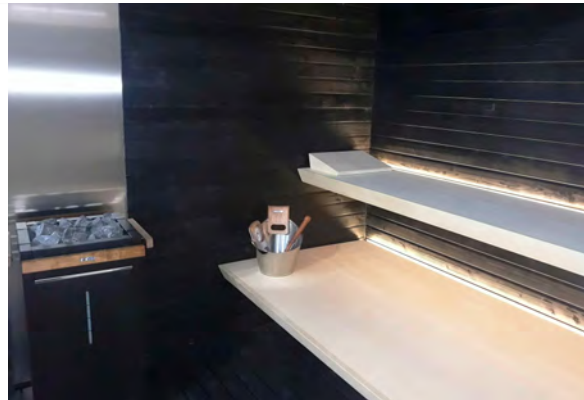

- Wall panels 15mm Wax painted wood
- Benches of Solid Abachi wood 23mm
- Secured transparent glass 8mm
- Floor standing Exclusive Harvia sauna heater
- Stainless steel protective wall behind heater
- Outdoor touch control panel
- Led light Warm White 3000K

sauna panels

	Code	Standard sizes	Hemlock Plywood	Nordic Spruce	White Pine	Thermo Aspen/ Alder	Red cedar	Magnolia	Bench Wood	Light	Control	El. Power
ASTRALPOOL	Nera	180x180x210cm.										7kW 230/400 3~
	70432BS	200x200x210cm.										7kW 230/400 3~
	70433BS	250x200x210cm.	X	Standard	X	X	X	X	Abachi	LED White	Xenio	7kW 230/400 3~
	70434BS	250x250x210cm.								LED RGB		11kW 230/400 3~