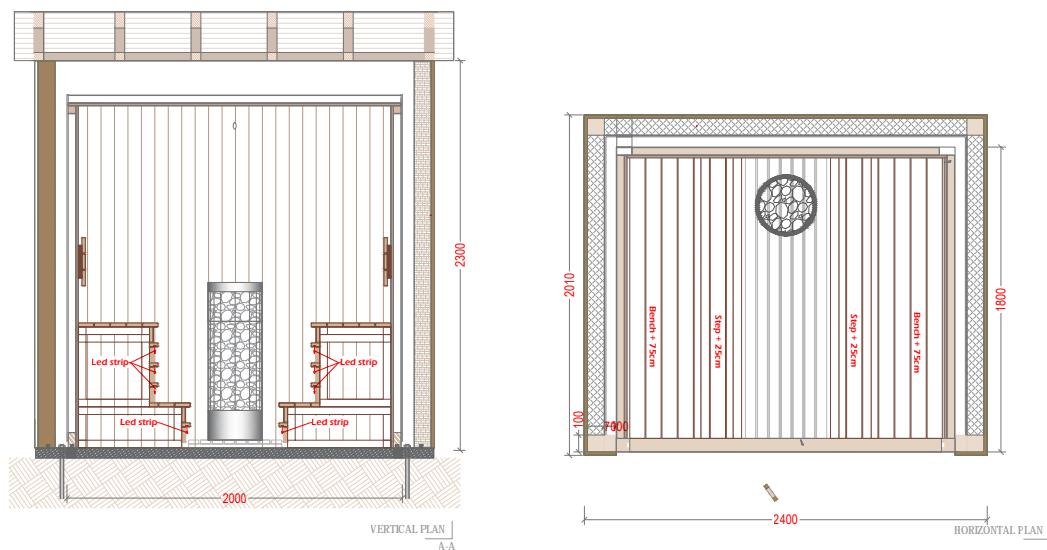

SANAMA

STANDARD

Front view

Top view

sauna panels

- Wall panels 15mm wood
- Benches and backrests of Abachi 21mm
- Full glass door secured bronze glass 8mm
- Wall-mounted Harvia sauna heater
- Outdoor control panel C90/C150
- Light with lamp shade of Abachi
- Options for glass window /glass front side

SELECT

Front view

Top view

- Wall panels 15mm wood
- Benches and backrests of Abachi 21mm
- Full glass door secured bronze glass 8mm
- Wall-mounted Harvia sauna heater
- Outdoor control panel Xenio
- LED Light warm white 3000K
- Options for glass window /glass front side

OUTDOOR SAUNA

Wooden Outdoor Casetta:

- 10cm wall and ceiling with Thermo wood
- Full glass door in wooden frame
- Roof sloped with min. 10% inclination
- Bitum isolation on roof

Sauna cabin:

- Construction of fir wood
- Inside covering White Pine /Thermo Aspen verticalal panels 90x15mm
- Two open Benches with wall backrests,
- Sauna Led light below benches, warm white 3000K
- Heater HARVIA