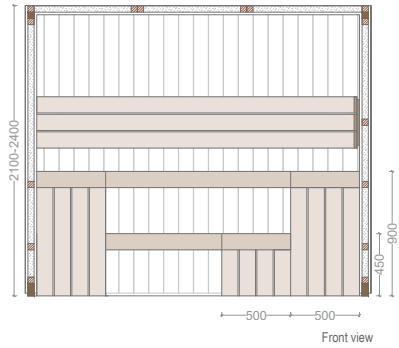

- Wall panels 15mm Thermo wood
- Benches and backrests of Thermo wood 21mm
- Secured transparent glass 8mm
- Wall-mounted Harvia sauna heater
- Outdoor control panel
- Led light Warm White 3000K