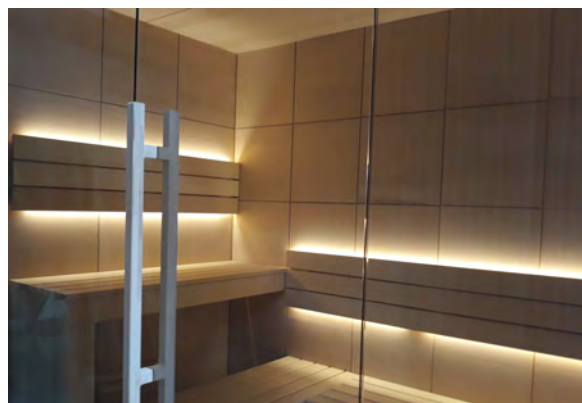

- Hemlock plywood panels 14mm
- Benches of Abachi 21mm
- Secured transparent glass 8mm
- Exclusive Harvia sauna heater
- Outdoor touch control panel
- Led light Warm White 3000K

sauna panels

		Code	Standard sizes	Hemlock Plywood	Nordic Spruce	White Pine	Thermo Aspen/ Alder	Red cedar	Magnolia	Bench Wood	Light	Control	El. Power
ASTRALPOOL	Lobos	62400	134x254x210cm.										
		62401	194x194x210cm.	Standard	X	X	X	X	X	Abachi	LED White	Xenio	7kW 230/400 3~
		62402	254x254x210cm.								LED RGB		9kW 230/400 3~