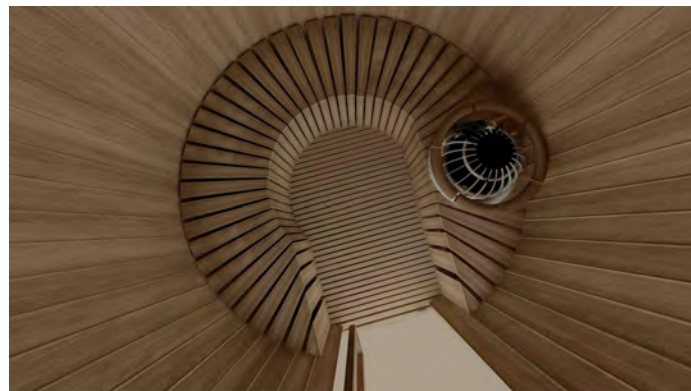

custom made saunas

feel the pleasure of beautiful design

Fluidra's mission statement makes very clear its purpose to care for people's health and wellbeing. Therefore, Fluidra's main objective in the wellness sector is to provide global, value-added solutions that guarantee the well-being, health and comfort of users, regardless of the type of facility, its location or purpose.