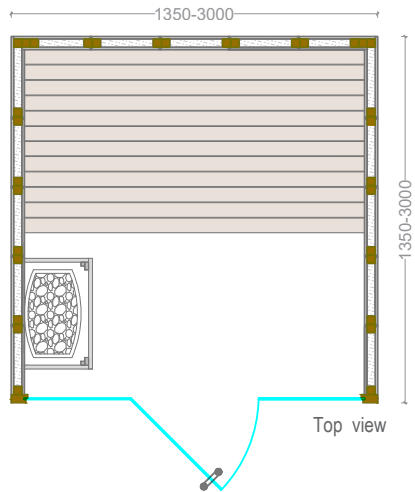

Front view

Top view