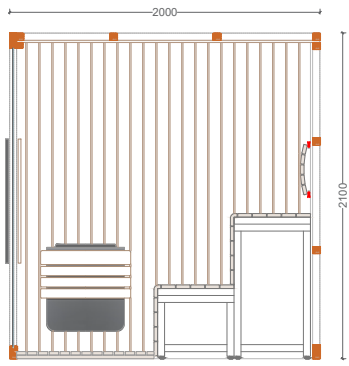

- Wall panels 15mm wood
- Benches and backrests of Abachi 21mm
- Full glass door secured bronze glass 8mm
- Wall-mounted Harvia sauna heater
- Outdoor control panel Xenio
- LED Light warm white 3000K
- Options for glass window /glass front side

sauna panels

	Code	Standard sizes	Hemlock Plywood	Nordic Spruce	White Pine	Thermo Aspen/ Alder	Red cedar	Magnolia	Bench Wood	Light	Control	El. Power
ASTRALPOOL Select	70431P	150x150x210cm.								Standard		4,5kW 230/400 3~
	70432P	200x150x210cm.								LED White		6kW 230/400 3~
	70433P	200x200x210cm.	X	Optional	Standard	Optional	Optional	X	Abachi		Xenio	6kW 230/400 3~
	70455P	250x200x210cm.										8kW 230/400 3~
	70434P	250x250x210cm.								LED RGB		9kW 230/400 3~