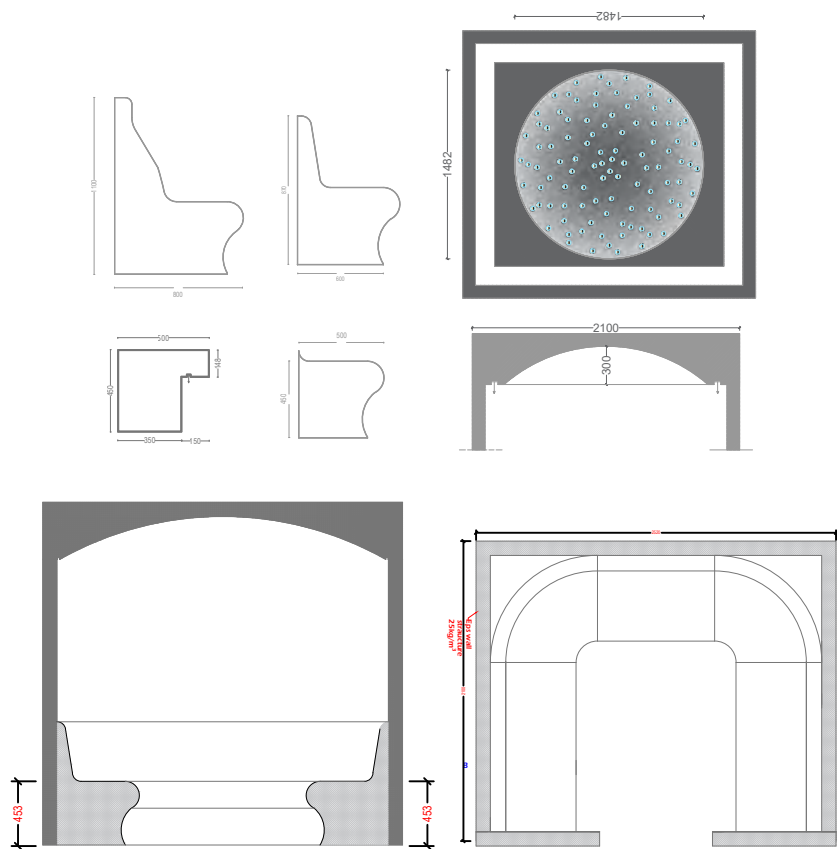

SANAMA

STANDARD

Front view

Top view

sauna panels

- Wall panels 15mm wood
- Benches and backrests of Abachi 21mm
- Full glass door secured bronze glass 8mm
- Wall-mounted Harvia sauna heater
- Outdoor control panel C90/C150
- Light with lamp shade of Abachi
- Options for glass window /glass front side

sauna panels

	Code	Standard sizes	Hemlock Plywood	Nordic Spruce	White Pine	Thermo Aspen/ Alder	Red cedar	Magnolia	Bench Wood	Light	Control	El. Power
ASTRALPOOL  Select	70431P	150x150x210cm.								Standard		4,5kW 230/400 3~
	70432P	200x150x210cm.								LED White		6kW 230/400 3~
	70433P	200x200x210cm.	X	Optional	Standard	Optional	Optional	X	Abachi		Xenio	6kW 230/400 3~
	70455P	250x200x210cm.										8kW 230/400 3~
	70434P	250x250x210cm.								LED RGB		9kW 230/400 3~

OUTDOOR SAUNA

Wooden Outdoor Casetta:

- 10cm wall and ceiling with Thermo wood
- Full glass door in wooden frame
- Roof sloped with min. 10% inclination
- Bitum isolation on roof

Sauna cabin:

- Construction of fir wood
- Inside covering White Pine /Thermo Aspen verticalal panels 90x15mm
- Two open Benches with wall backrests,
- Sauna Led light below benches, warm white 3000K
- Heater HARVIA

PANEL STEAM BATH EPS

Made by prefabricated panels of EPS, with support of T-shape aluminium profile ceiling and bench elements of EPS
 Steam room door of Aluminium frame 189x79cm
 Spa pack: steam generator with steam inlet, softening system, aroma dosing, auto draining, control