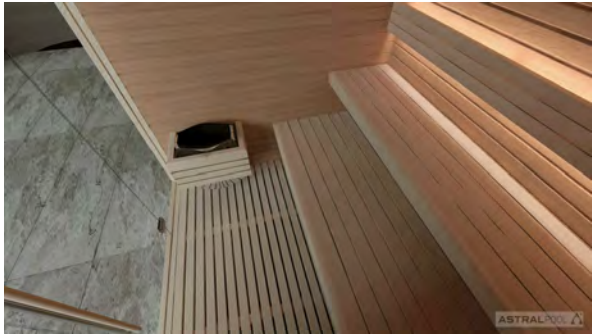

OUTDOOR SAUNA

Wooden Outdoor Casetta:

- 10cm wall and ceiling with Thermo wood
- Full glass door in wooden frame
- Roof sloped with min. 10% inclination
- Bitum isolation on roof

Sauna cabin:

- Construction of fir wood
- Inside covering White Pine /Thermo Aspen verticalal panels 90x15mm
- Two open Benches with wall backrests,
- Sauna Led light below benches, warm white 3000K
- Heater HARVIA