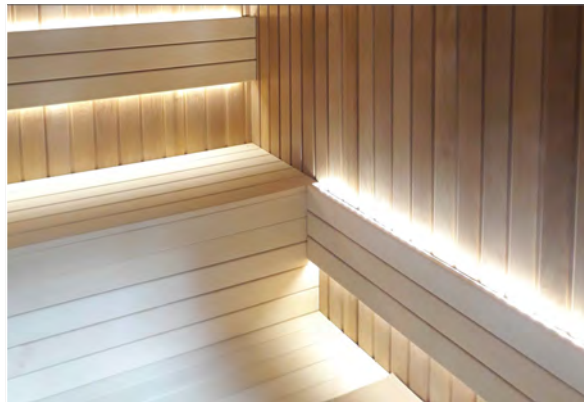

- Wall panels 15mm wood
- Benches and backrests of Abachi 21mm
- Full glass door secured bronze glass 8mm
- Wall-mounted Harvia sauna heater
- Outdoor control panel Xenio
- LED Light warm white 3000K
- Options for glass window /glass front side

sauna panels

	Code	Standard sizes	Hemlock Plywood	Nordic Spruce	White Pine	Thermo Aspen/ Alder	Red cedar	Magnolia	Bench Wood	Light	Control	El. Power
ASTRALPOOL Select	70431P	150x150x210cm.								Standard		4,5kW 230/400 3~
	70432P	200x150x210cm.								LED White		6kW 230/400 3~
	70433P	200x200x210cm.	X	Optional	Standard	Optional	Optional	X	Abachi		Xenio	6kW 230/400 3~
	70455P	250x200x210cm.										8kW 230/400 3~
	70434P	250x250x210cm.								LED RGB		9kW 230/400 3~