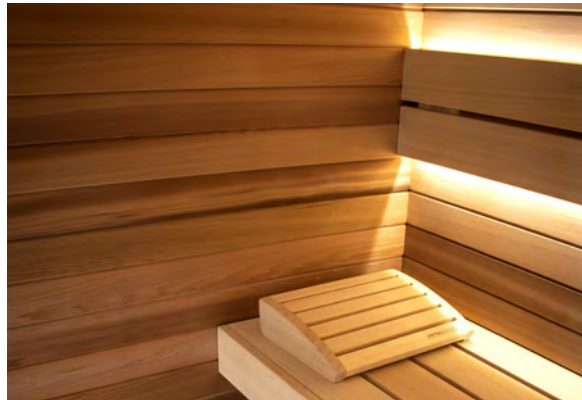

FIORA

Front view

Top view

- Wall vertical panels 15mm wood
- Benches and backrests of Abachi 21mm
- Full glass front panel secured transparent glass 8mm
- Wall-mounted Harvia sauna heater
- Outdoor control panel Xenio
- LED Light warm white 3000K