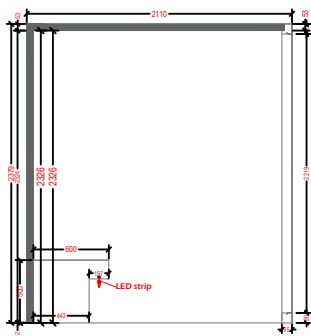

The equipment of the room contains

- -Wall structure of XPS panel 50mm wide and T-shape aluminim profile -
- Ceiling of XPS with reinforcement mesh and cement coating -Benches of EPS with reinforcement mesh and cement coating
- -Steam bath Led light - Water resistant 14.4W warm white colour ,3000K in aluminium profile
- -Ventilator to br connected to air duct 100mm
- -Spa pack: steam generator with steam inlet Harvia Silent,softening system,aroma dosing ,auto draining,control panel. Power of generator according to steam room siaze

*Options : * Full glass panel with wooden frame of sipo mahagoni

**Interior with special deco cement finish for walls and ceiling.Colour options

**Ready to use benches finished with glass mosaics