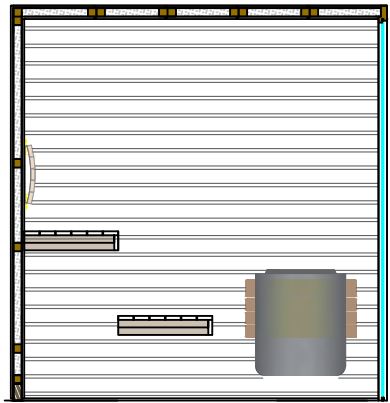

- Wall vertical panels 15mm wood
- Benches and backrests of Abachi 21mm
- Full glass front panel secured transparent glass 8mm
- Wall-mounted Harvia sauna heater
- Outdoor control panel Xenio
- LED Light warm white 3000K

sauna panels

Code	Standard sizes	sauna panels						Bench Wood	Light	Control	El. Power	
		Hemlock Plywood	Nordic Spruce	White Pine	Thermo Aspen/ Alder	Red cedar	Magnolia					
ASTRALPOOL Flora	70432FA 70433FA 70455FA 70434FA	180x180x210cm. 200x200x210cm. 250x200x210cm. 250x250x210cm.	X	Optional	Optional	Standard	Optional	X	Abachi	LED White LED RGB	Xenio	6kW 230/400 3~ 6kW 230/400 3~ 8kW 230/400 3~ 9kW 230/400 3~