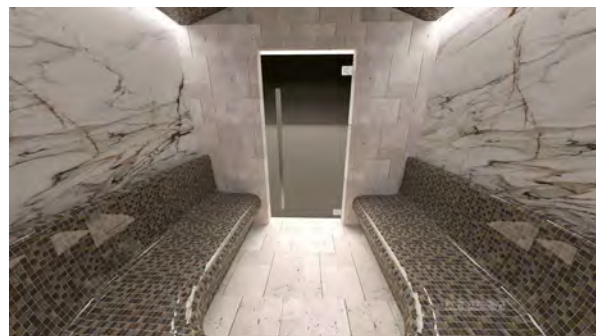

OUTDOOR SAUNA

Wooden Outdoor Casetta:

- 10cm wall and ceiling with Thermo wood
- Full glass door in wooden frame
- Roof sloped with min. 10% inclination
- Bitum isolation on roof

Sauna cabin:

- Construction of fir wood
- Inside covering White Pine /Thermo Aspen verticalal panels 90x15mm
- Two open Benches with wall backrests,
- Sauna Led light below benches, warm white 3000K
- Heater HARVIA

PANEL STEAM BATH EPS

Made by prefabricated panels of EPS, with support of T-shape aluminium profile ceiling and bench elements of EPS
 Steam room door of Aluminium frame 189x79cm
 Spa pack: steam generator with steam inlet, softening system, aroma dosing, auto draining, control