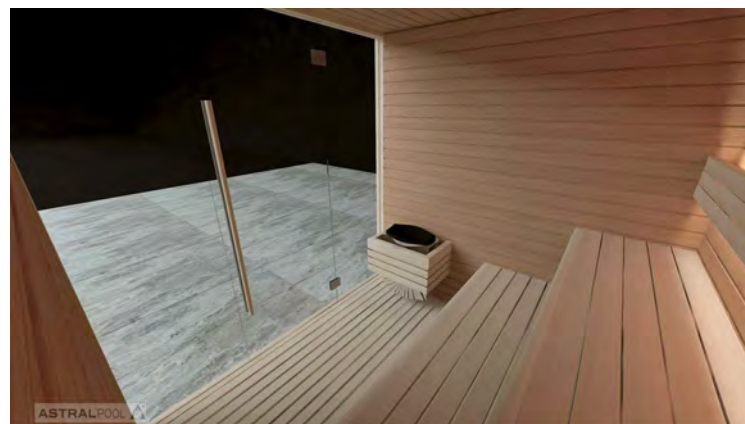

OUTDOOR SAUNA

Wooden Outdoor Casetta:

- 10cm wall and ceiling with Thermo wood
- Full glass door in wooden frame
- Roof sloped with min. 10% inclination
- Bitum isolation on roof

Sauna cabin:

- Construction of fir wood
- Inside covering White Pine /Thermo Aspen verticalal panels 90x15mm
- Two open Benches with wall backrests,
- Sauna Led light below benches, warm white 3000K
- Heater HARVIA

PANEL STEAM BATH EPS

Made by prefabricated panels of EPS, with support of T-shape aluminium profile ceiling and bench elements of EPS
 Steam room door of Aluminium frame 189x79cm
 Spa pack: steam generator with steam inlet, softening system, aroma dosing, auto draining, control