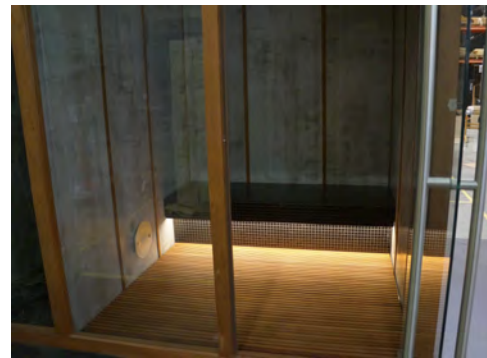

Code	Standard sizes	Steam bath panels	Arc	Ceiling type Dome	Flat	Ceiling material	Bench material	Light	Control	El. Power
ASTRALPOOL XPS	XPSKIT1515	150x150x240cm.	XPS	Optional	Optional	Standard	XPS Cement coated	EPS	LED White	Touch	4.5kW 230/400 3~
	XPSKIT2015	200x150x240cm.									5.7kW 230/400 3~
	XPSKIT2020	200x200x240cm.	Cement coated					9.0kW 230/400 3~			
	XPSKIT2520	250x200x240cm.						9.0kW 230/400 3~