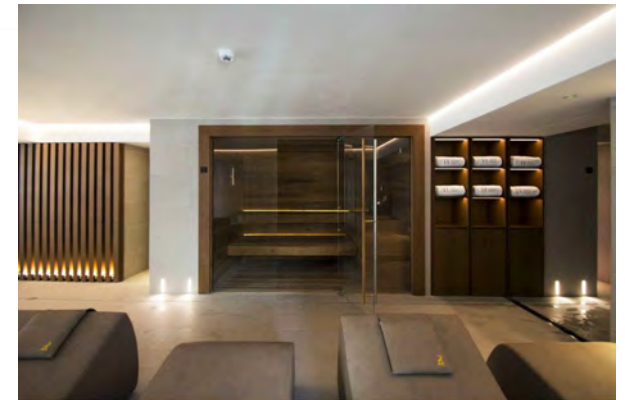

- Wall panels of Thermo Magnolia/Aspen wood
- Benches of Thermo Magnolia/Aspen wood
- Exclusive Harvia heater with touch control panel
- LED light warm white 3000K
- Secured transparent glass 8mm
- Monomaterial surfaces
- Accurately balanced proportions
- Perfectly blending nordic tradition with Italian design

sauna panels

		Code	Standard sizes	Hemlock Plywood	Nordic Spruce	White Pine	Thermo Aspen/ Alder	Red cedar	Magnolia	Bench Wood	Light	Control	El. Power	
	Essemtia	70433SA	200x200x225cm.										7kW 230/400 3~	
		70455SA	250x200x225cm	X	X	X	Standard	X	Optional	Thermo Aspen	LED White	Xenio	7kW 230/400 3~	
		70434SA	250x250x225cm								LED RGB			11kW 230/400 3~
		70436SA	300x250x225cm											11kW 230/400 3~