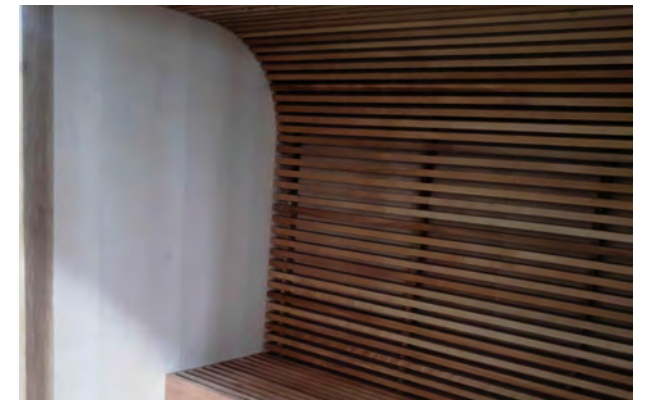

- Hemlock plywood panels 14mm
- Curved decorative elements of Thermo Aspen 21mm
- Benches of Thermo Aspen 21mm
- Secured transparent glass 8mm
- Harvia design sauna heater
- Outdoor touch control panel
- Aromatherapy/Salt Metal bowl
- Led light Warm White 3000K
- *Option for glass ceiling