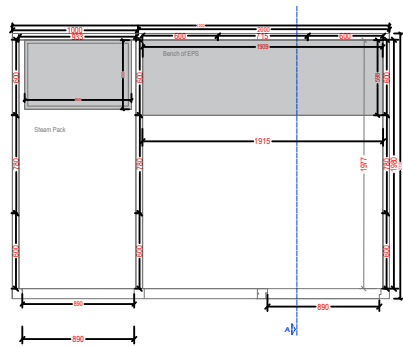

The equipment of the room contains

- -Wall structure of XPS panel 50mm wide and T-shape aluminim profile -
- Ceiling of XPS with reinforcement mesh and cement coating -Benches of EPS with reinforcement mesh and cement coating
- -Steam bath Led light - Water resistant 14.4W warm white colour ,3000K in aluminium profile
- -Ventilator to br connected to air duct 100mm
- -Spa pack: steam generator with steam inlet Harvia Silent,softening system,aroma dosing ,auto draining,control panel. Power of generator according to steam room siaze

*Options : * Full glass panel with wooden frame of sipo mahagoni

**Interior with special deco cement finish for walls and ceiling.Colour options

**Ready to use benches finished with glass mosaics