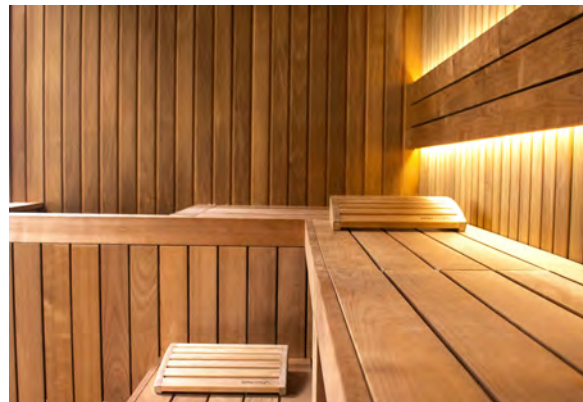

BORRO

- Wall panels 15mm Thermo wood
- Benches and backrests of Thermo wood 21mm
- Secured transparent glass 8mm
- Wall-mounted Harvia sauna heater
- Outdoor control panel
- Led light Warm White 3000K

sauna panels