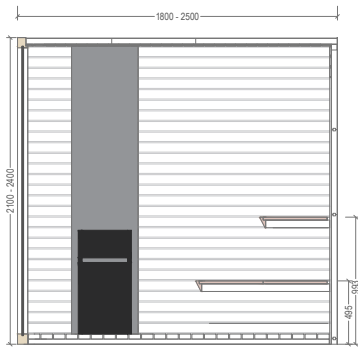

- Wall panels 15mm Wax painted wood
- Benches of Solid Abachi wood 23mm
- Secured transparent glass 8mm
- Floor standing Exclusive Harvia sauna heater
- Stainless steel protective wall behind heater
- Outdoor touch control panel
- Led light Warm White 3000K

sauna panels

	Code	Standard sizes	Hemlock Plywood	Nordic Spruce	White Pine	Thermo Aspen/ Alder	Red cedar	Magnolia	Bench Wood	Light	Control	El. Power
ASTRALPOOL	Nera	180x180x210cm.										7kW 230/400 3~
	70432BS	200x200x210cm.										7kW 230/400 3~
	70433BS	250x200x210cm.	X	Standard	X	X	X	X	Abachi	LED White	Xenio	7kW 230/400 3~
	70434BS	250x250x210cm.								LED RGB		11kW 230/400 3~