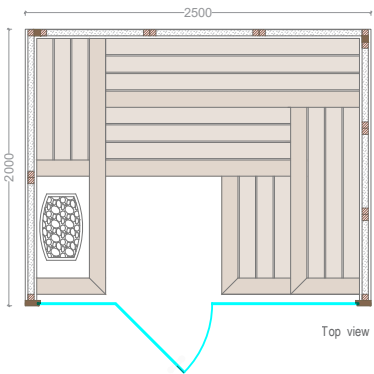

- Wall panels 15mm Thermo wood
- Benches and backrests of Thermo wood 21mm
- Secured transparent glass 8mm
- Wall-mounted Harvia sauna heater
- Outdoor control panel
- Led light Warm White 3000K